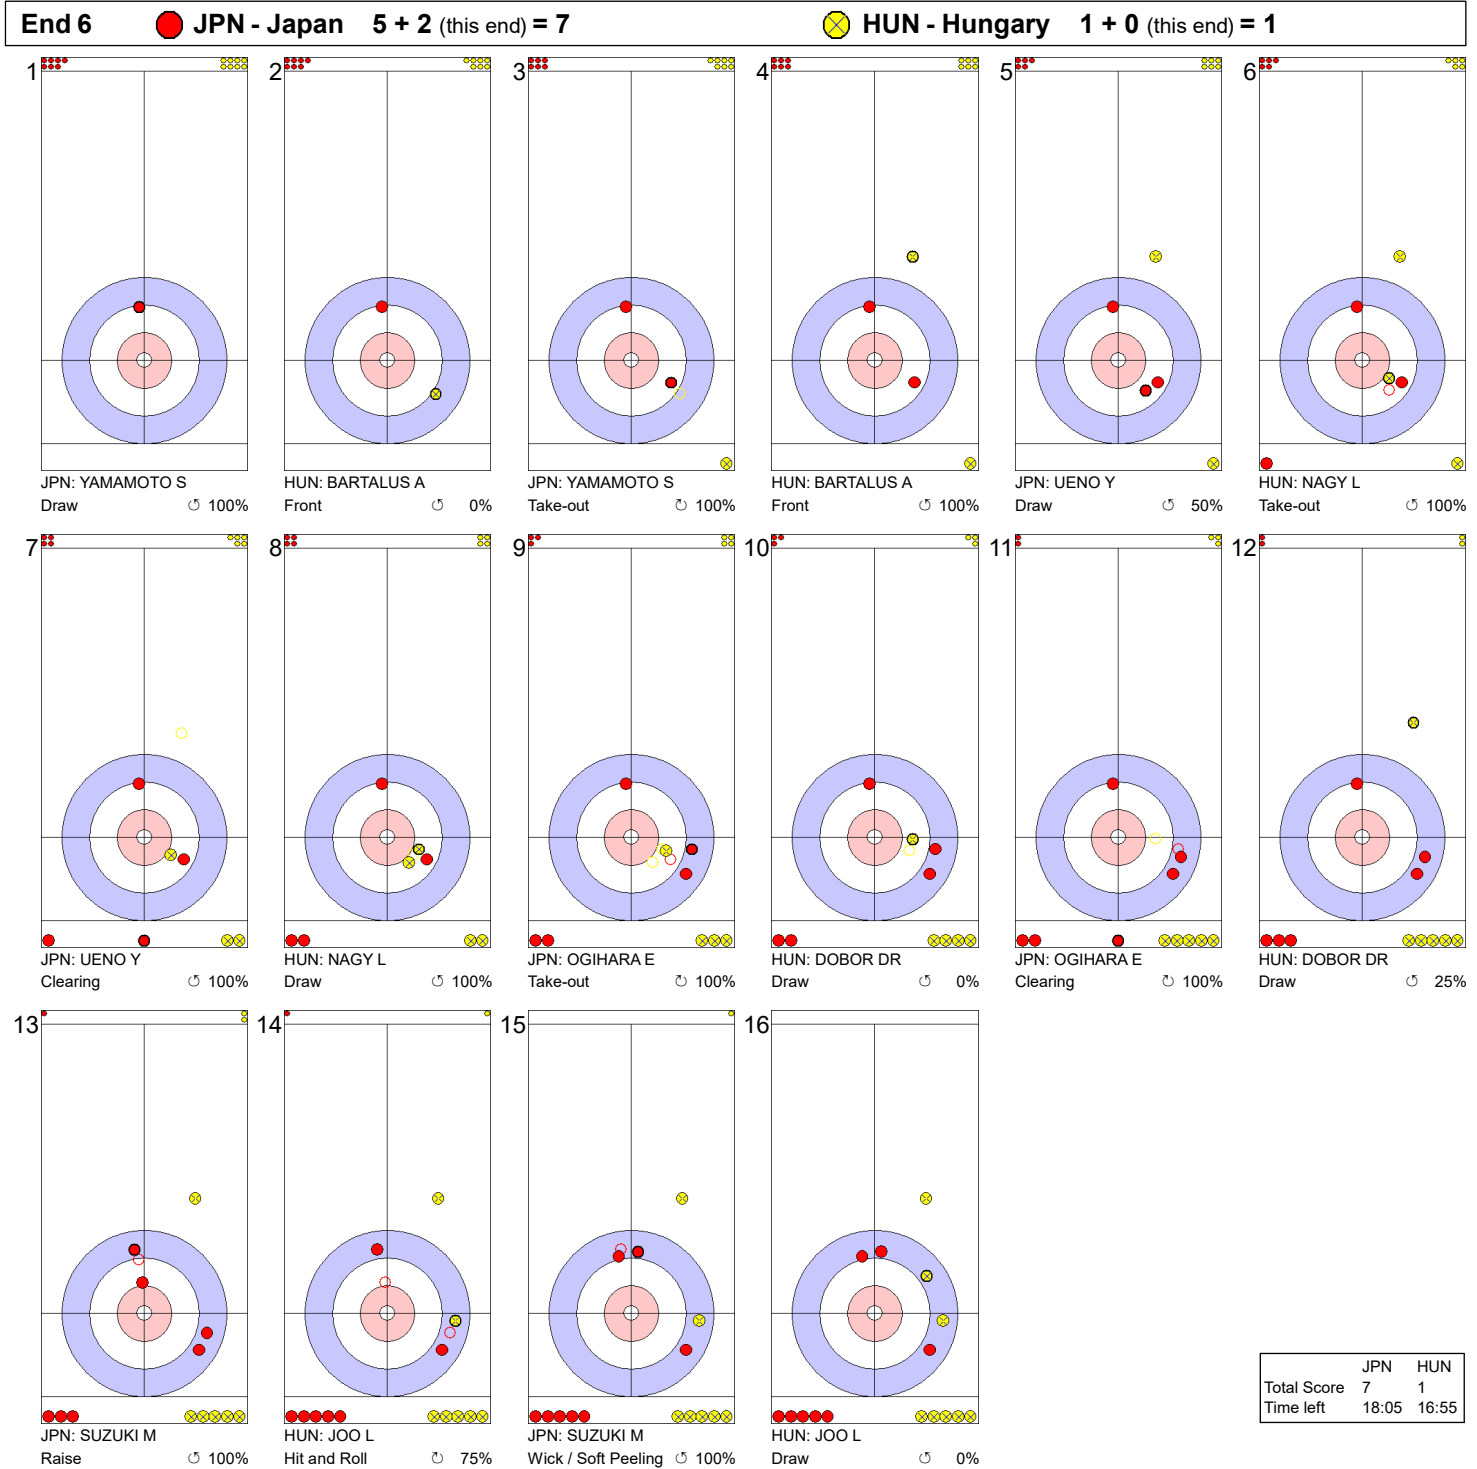

Game - Shot by Shot

End 1 ● **JPN - Japan** 0 + 2 (this end) = 2 ● **HUN - Hungary** 0 + 0 (this end) = 0

	JPN	HUN
Total Score	2	0
Time left	35:44	34:11

Legend:
 ↻ Clockwise ↺ Counter-clockwise - Not considered

Round Robin Session 9 - Sheet B

Game - Shot by Shot

	JPN	HUN
Total Score	4	1
Time left	25:01	24:12

Legend:
 ↻ Clockwise ↺ Counter-clockwise - Not considered

WJCC 2020
Krasnoyarsk, Russia

THU 20 FEB 2020
Start Time 19:00

World Junior Curling Championships 2020

Crystal Ice Arena

Women

Round Robin Session 9 - Sheet B

Game - Shot by Shot

End 5 ● **JPN - Japan** 4 + 1 (this end) = 5 ⊗ **HUN - Hungary** 1 + 0 (this end) = 1

	JPN	HUN
Total Score	5	1
Time left	22:07	20:41

Legend:
 ↻ Clockwise ↺ Counter-clockwise - Not considered

THU 20 FEB 2020
Start Time 19:00

Round Robin Session 9 - Sheet B

Game - Shot by Shot

	JPN	HUN
Total Score	7	1
Time left	18:05	16:55

Legend:
 ↻ Clockwise ↺ Counter-clockwise - Not considered