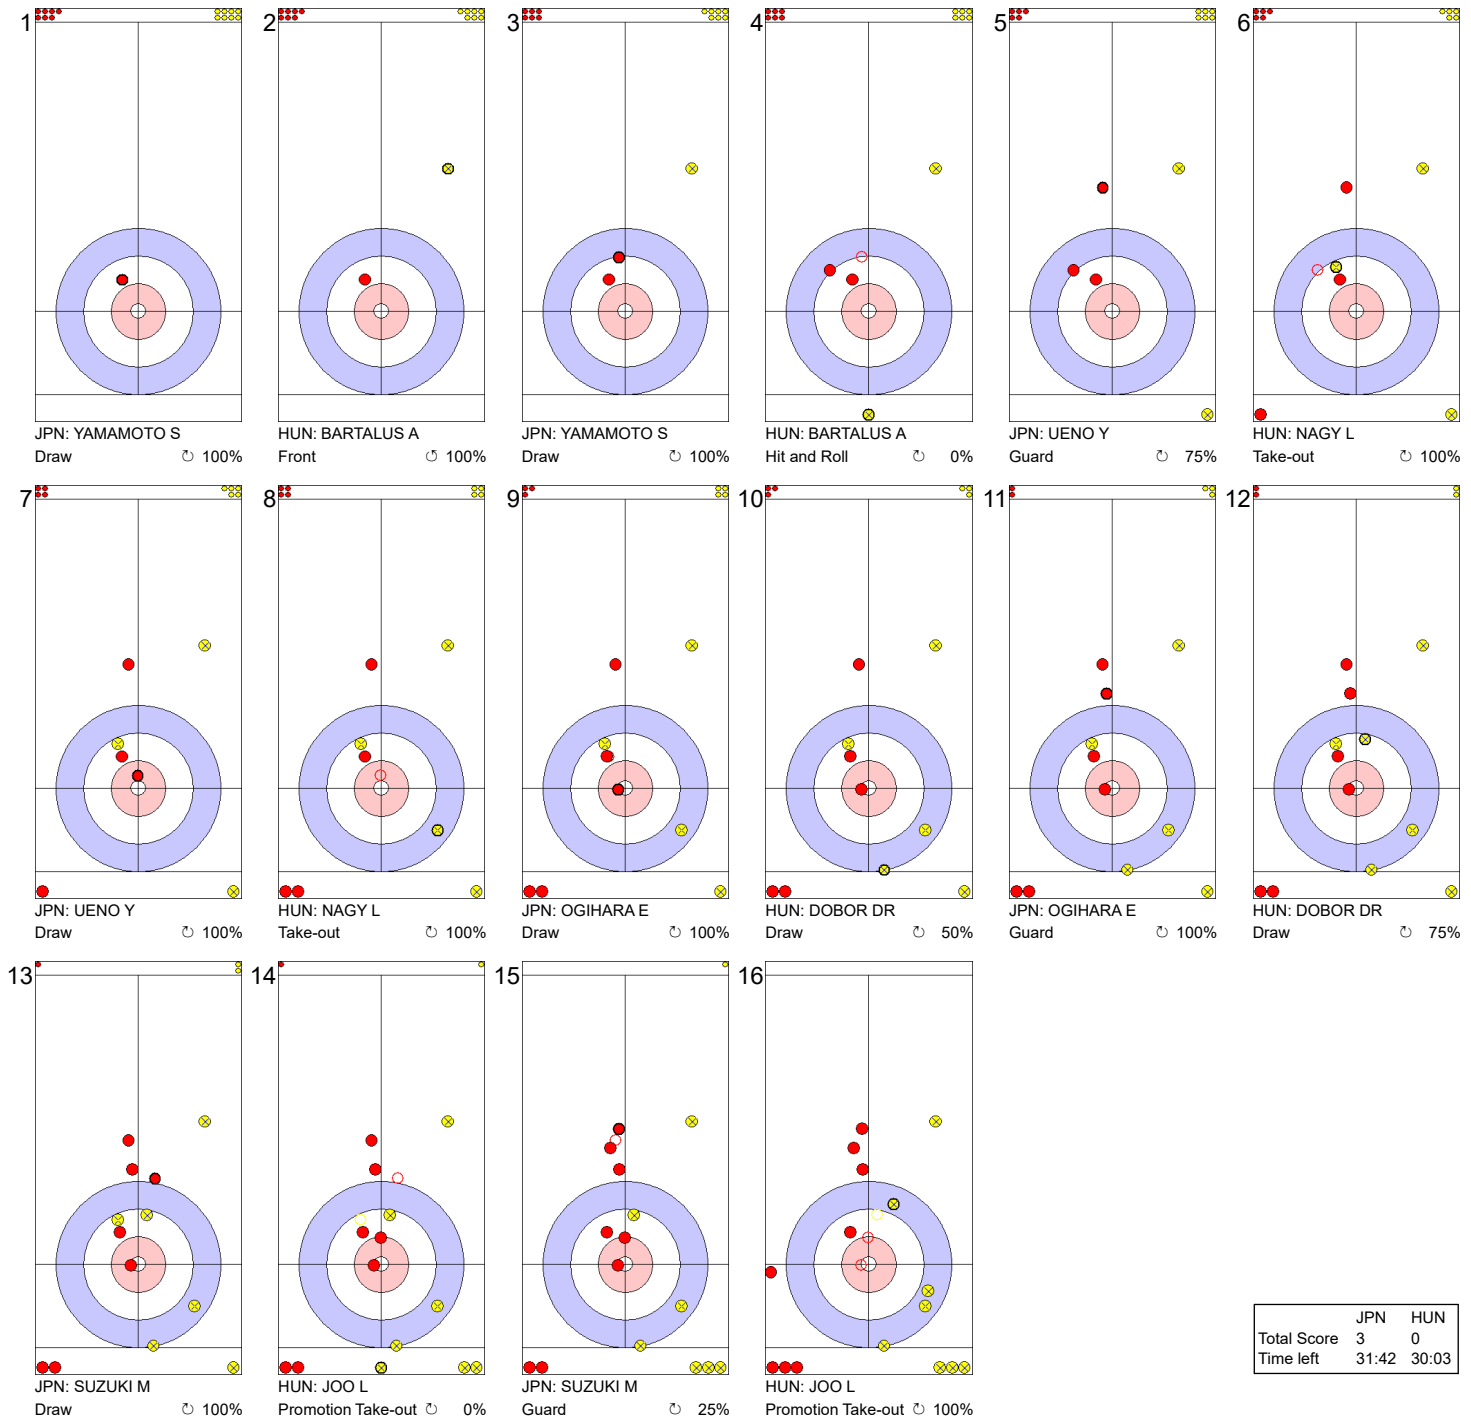

Game - Shot by Shot

End 1 ● **JPN - Japan** 0 + 2 (this end) = 2 ● **HUN - Hungary** 0 + 0 (this end) = 0

	JPN	HUN
Total Score	2	0
Time left	35:44	34:11

Legend:
 ↻ Clockwise ↺ Counter-clockwise - Not considered

WJCC 2020
Krasnoyarsk, Russia

World Junior Curling Championships 2020

Crystal Ice Arena
Women

THU 20 FEB 2020
Start Time 19:00

Round Robin Session 9 - Sheet B

Game - Shot by Shot

End 2 **JPN - Japan 2 + 1 (this end) = 3** **HUN - Hungary 0 + 0 (this end) = 0**

	JPN	HUN
Total Score	3	0
Time left	31:42	30:03

Legend:
 ↻ Clockwise ↺ Counter-clockwise - Not considered

WJCC 2020
Krasnoyarsk, Russia

THU 20 FEB 2020
Start Time 19:00

World Junior Curling Championships 2020
Crystal Ice Arena
Women

Round Robin Session 9 - Sheet B

Game - Shot by Shot

Legend:
 ↻ Clockwise ↺ Counter-clockwise - Not considered

WJCC 2020
Krasnoyarsk, Russia

THU 20 FEB 2020
Start Time 19:00

World Junior Curling Championships 2020
Crystal Ice Arena
Women