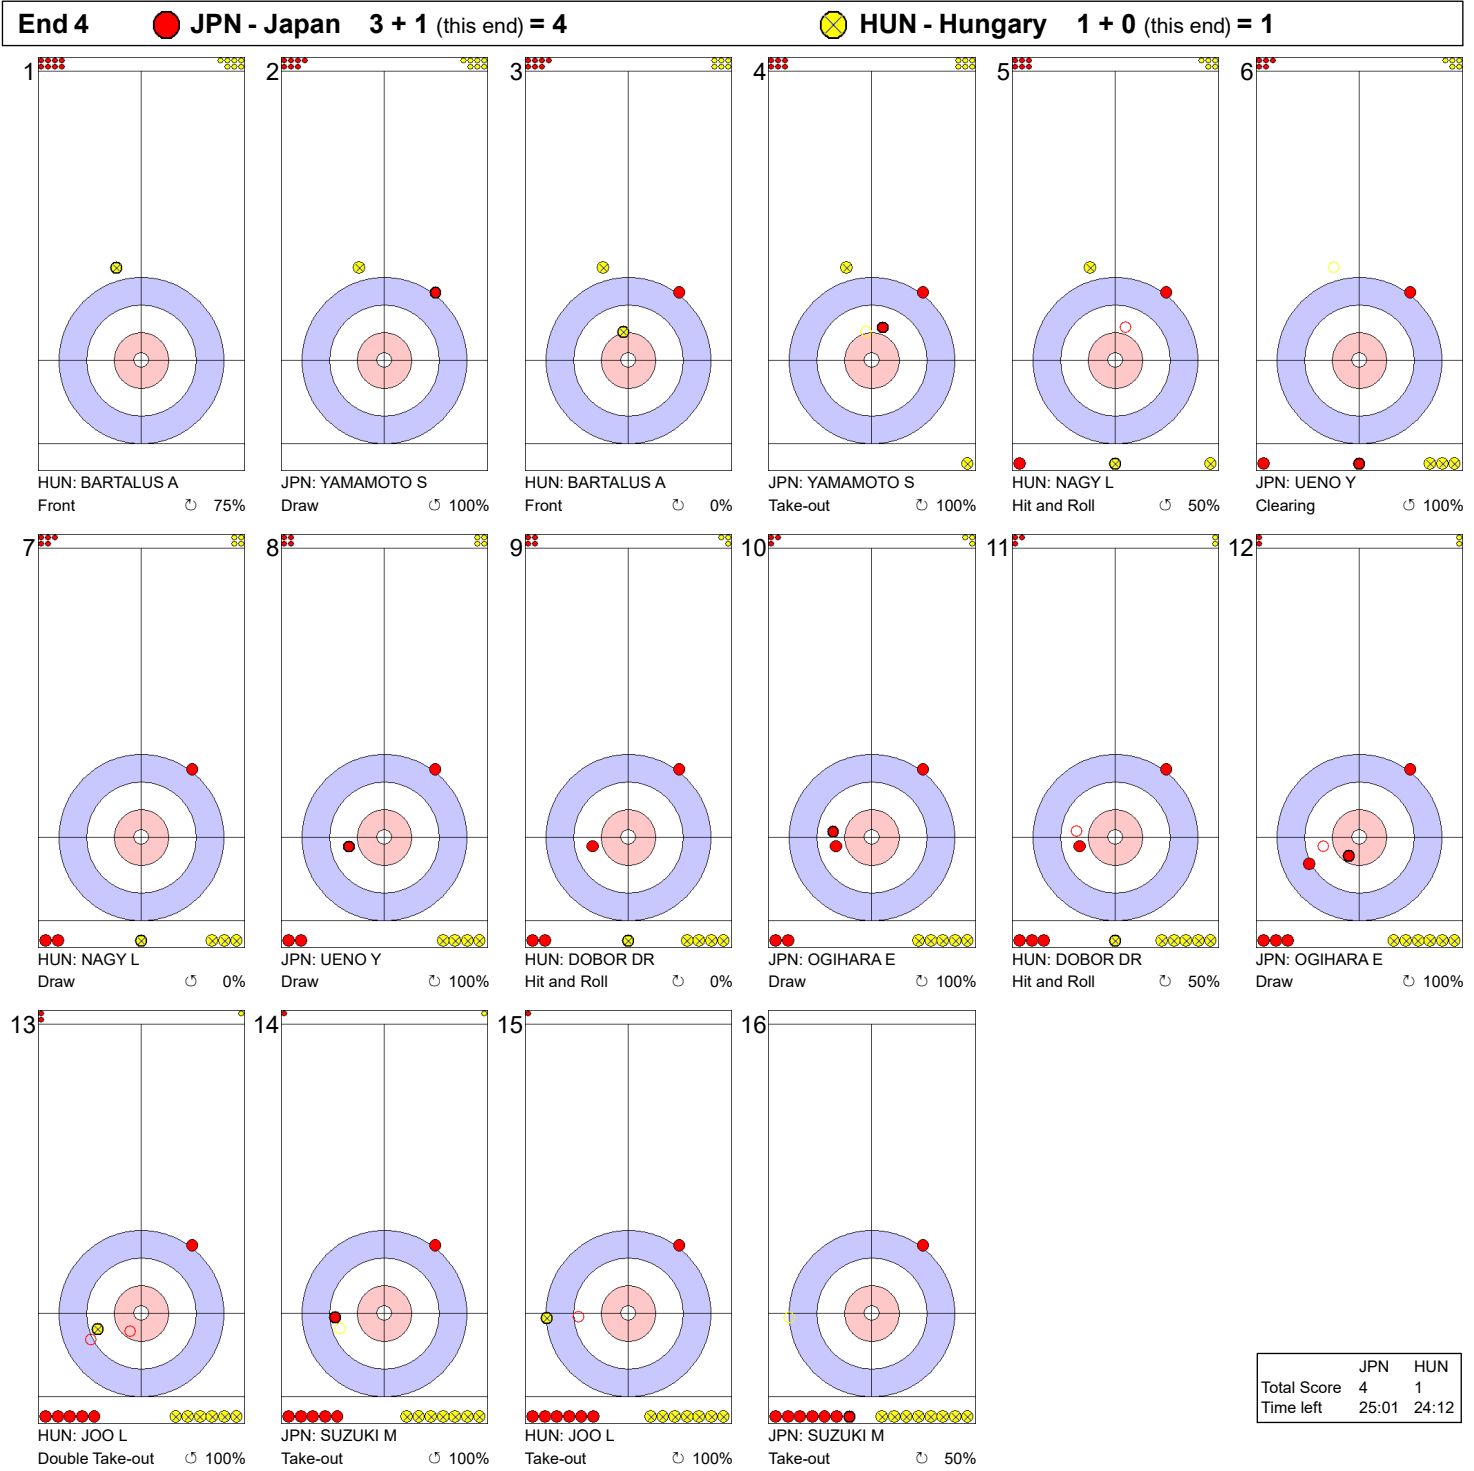

Game - Shot by Shot

End 1 ● **JPN - Japan** 0 + 2 (this end) = 2 ● **HUN - Hungary** 0 + 0 (this end) = 0

	JPN	HUN
Total Score	2	0
Time left	35:44	34:11

Legend:
 ↻ Clockwise ↺ Counter-clockwise - Not considered

Round Robin Session 9 - Sheet B

Game - Shot by Shot

Legend:
 ↻ Clockwise ↺ Counter-clockwise - Not considered

WJCC 2020
Krasnoyarsk, Russia

THU 20 FEB 2020
Start Time 19:00

World Junior Curling Championships 2020
Crystal Ice Arena
Women

Round Robin Session 9 - Sheet B

Game - Shot by Shot

	JPN	HUN
Total Score	4	1
Time left	25:01	24:12

Legend:
 ↻ Clockwise ↺ Counter-clockwise - Not considered

WJCC 2020
Krasnoyarsk, Russia

THU 20 FEB 2020
Start Time 19:00